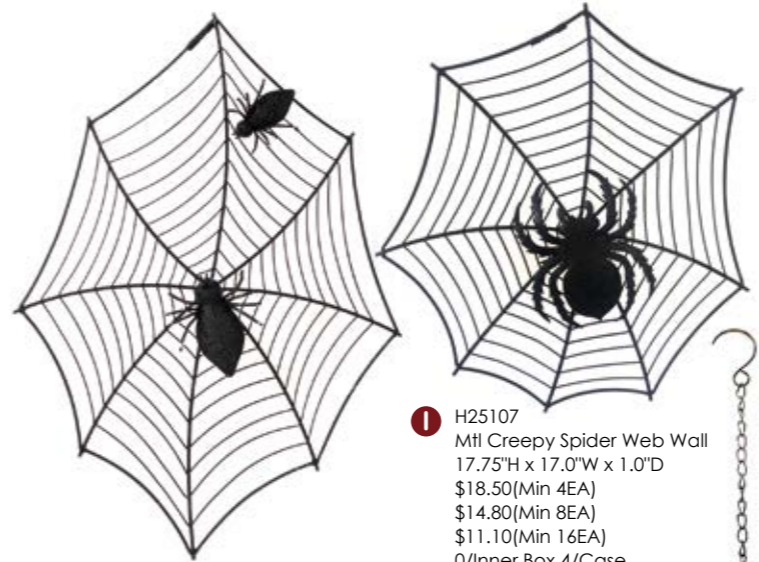

J H25106
Mtl 2-Spiders Web Wall
22.5"H x 17.5"W x 2.0"D
$19.50 (Min 4EA)
$15.60 (Min 8EA)
$11.70 (Min 16EA)
0/Inner Box 4/Case
7 95939 02647 3

I H25107
Mtl Creepy Spider Web Wall
17.75"H x 17.0"W x 1.0"D
$18.50 (Min 4EA)
$14.80 (Min 8EA)
$11.10 (Min 16EA)
0/Inner Box 4/Case
7 95939 02648 0

L H25203
Mtl Glow Spider
4.25"H x 7.0"W x 4.75"D
$10.50 (Min 4EA) **CANDLE NOT INCLUDED**
$8.40 (Min 8EA)
$6.30 (Min 24EA)
0/Inner Box 4/Case
7 95939 03294 8