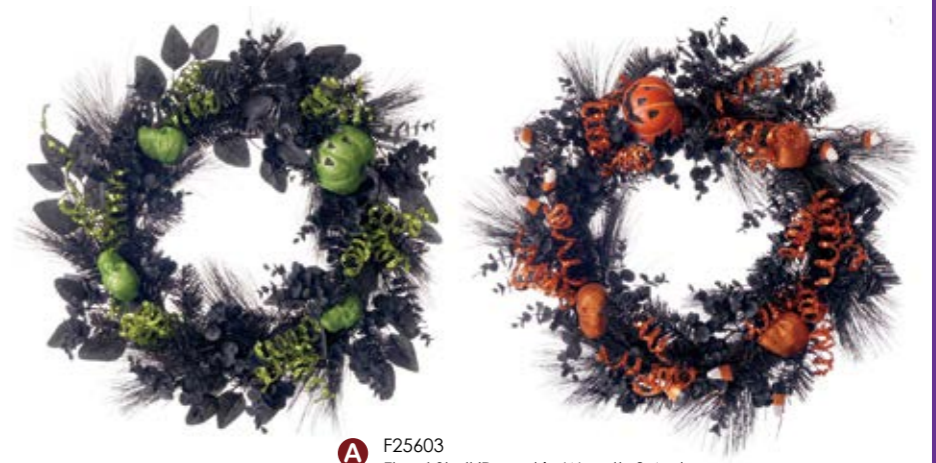

A F25603
Floral Skull/Pumpkin Wreath 2 Asst
24.0"H x 24.0"W x 4.0"D
$24.50(Min 2EA)
$19.60(Min 4EA)
$14.70(Min 12EA)
0/Inner Box 2/Case