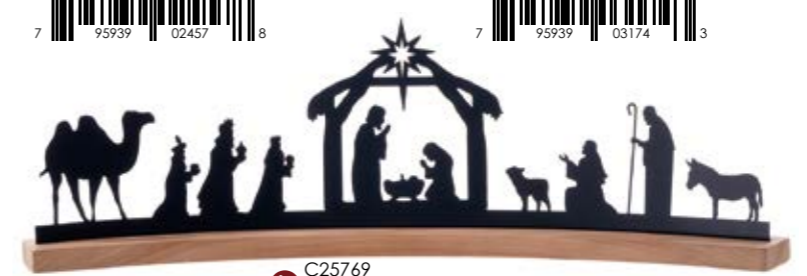

**J** C25542  
Wd Nativity W/Creche  
7.0"H x 6.0"W x 3.0"D  
\$11.00 (Min 2EA)  
\$8.80 (Min 6EA)  
\$6.60 (Min 24EA)  
2/Inner Box 24/Case

**K** X25621  
Wd Glory/King Nativity Stand  
8.0"H x 9.25"W x 1.75"D  
\$8.50 (Min 4EA)  
\$6.80 (Min 8EA)  
\$5.10 (Min 32EA)  
4/Inner Box 32/Case